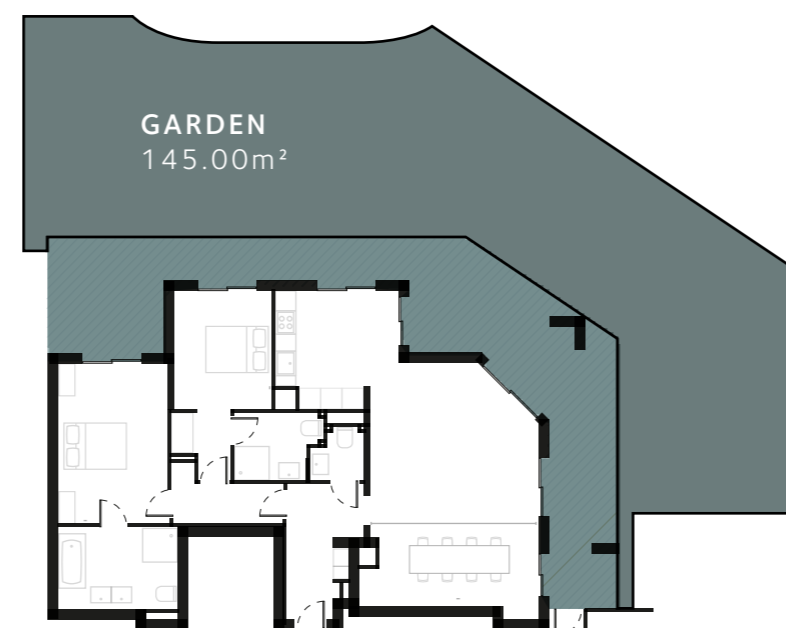

Apartment A01

TOTAL INTERNAL AREA	103.73m ²
ENTRANCE	7.65m ²
LIVING/KITCHEN/DINING	47.10m ²
MASTER SUITE	16.00m ²
MASTER BATHROOM	8.22m ²
BEDROOM 2	13.63m ²
BATHROOM 2	4.70m ²
TERRACE	54.65m ²
GARDEN	145.00m ²

LOT PLAN

NORTH