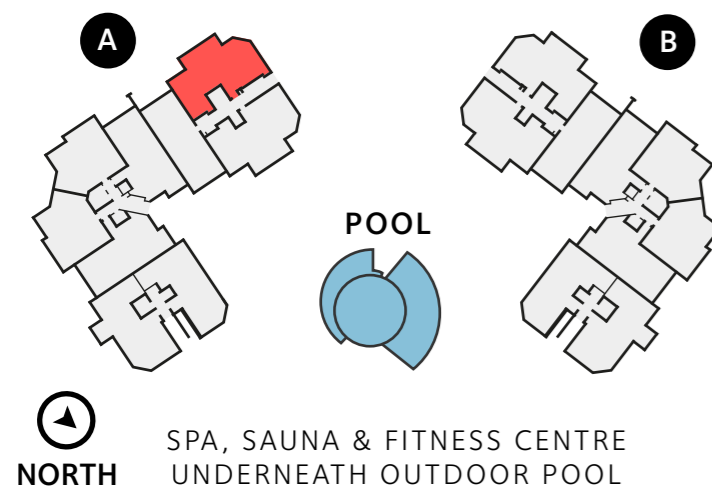

Apartment A01

TOTAL INTERNAL AREA	103.73m ²
ENTRANCE	7.65m ²
LIVING/KITCHEN/DINING	47.10m ²
MASTER SUITE	16.00m ²
MASTER BATHROOM	8.22m ²
BEDROOM 2	13.63m ²
BATHROOM 2	4.70m ²
TERRACE	54.65m ²
GARDEN	145.00m ²

LOT PLAN

NORTH