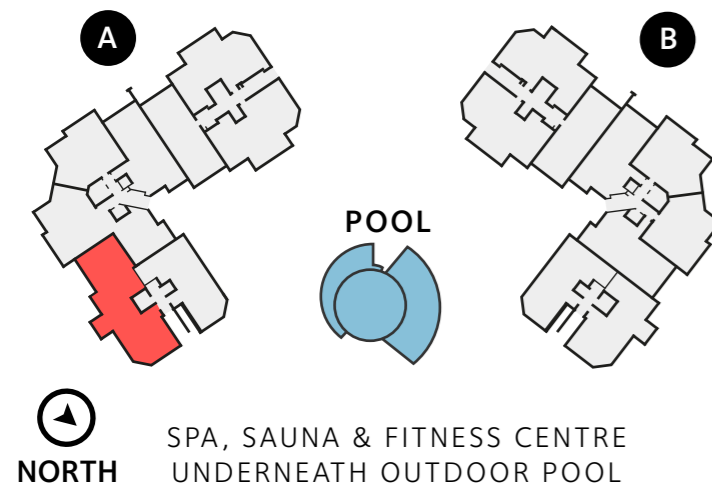

Apartment C32

TOTAL INTERNAL AREA	132.4m ²
ENTRANCE	11.9m ²
LIVING/KITCHEN	34.9m ²
MASTER SUITE	24m ²
DRESSING	7.6m ²
MASTER BATHROOM	10.4m ²
BEDROOM 2	14.2m ²
BATHROOM 2	8.2m ²
BEDROOM 3	12.2m ²
TERRACE 1	46.3m ²
TERRACE 2	20.3m ²

NORTH