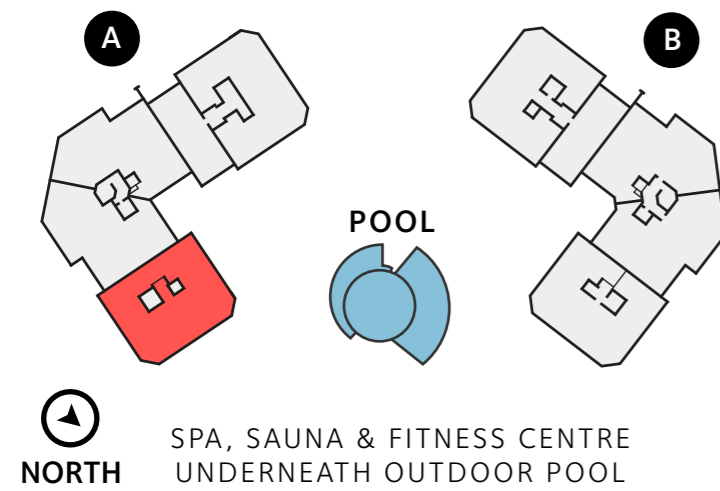

Penthouse C41

MAIN FLOOR

TOTAL INTERNAL AREA	182.31m ²
ENTRANCE/LIVING	52.14m ²
KITCHEN	11.40m ²
MASTER SUITE	20.13m ²
MASTER BATHROOM	10.20m ²
DRESS	6.02m ²
BEDROOM 2	18.34m ²
BATHROOM 2	8.28m ²
BEDROOM 3	15.07m ²
BATHROOM 3	8.45m ²
BEDROOM 4	11.70m ²
BATHROOM 4	4.25m ²
TERRACE	162.85m ²

Penthouse C41

ROOF TERRACE

ROOF TERRACE

169.35m²

SWIMMING POOL

26.60m²

NORTH
SPA, SAUNA & FITNESS CENTRE
UNDERNEATH OUTDOOR POOL