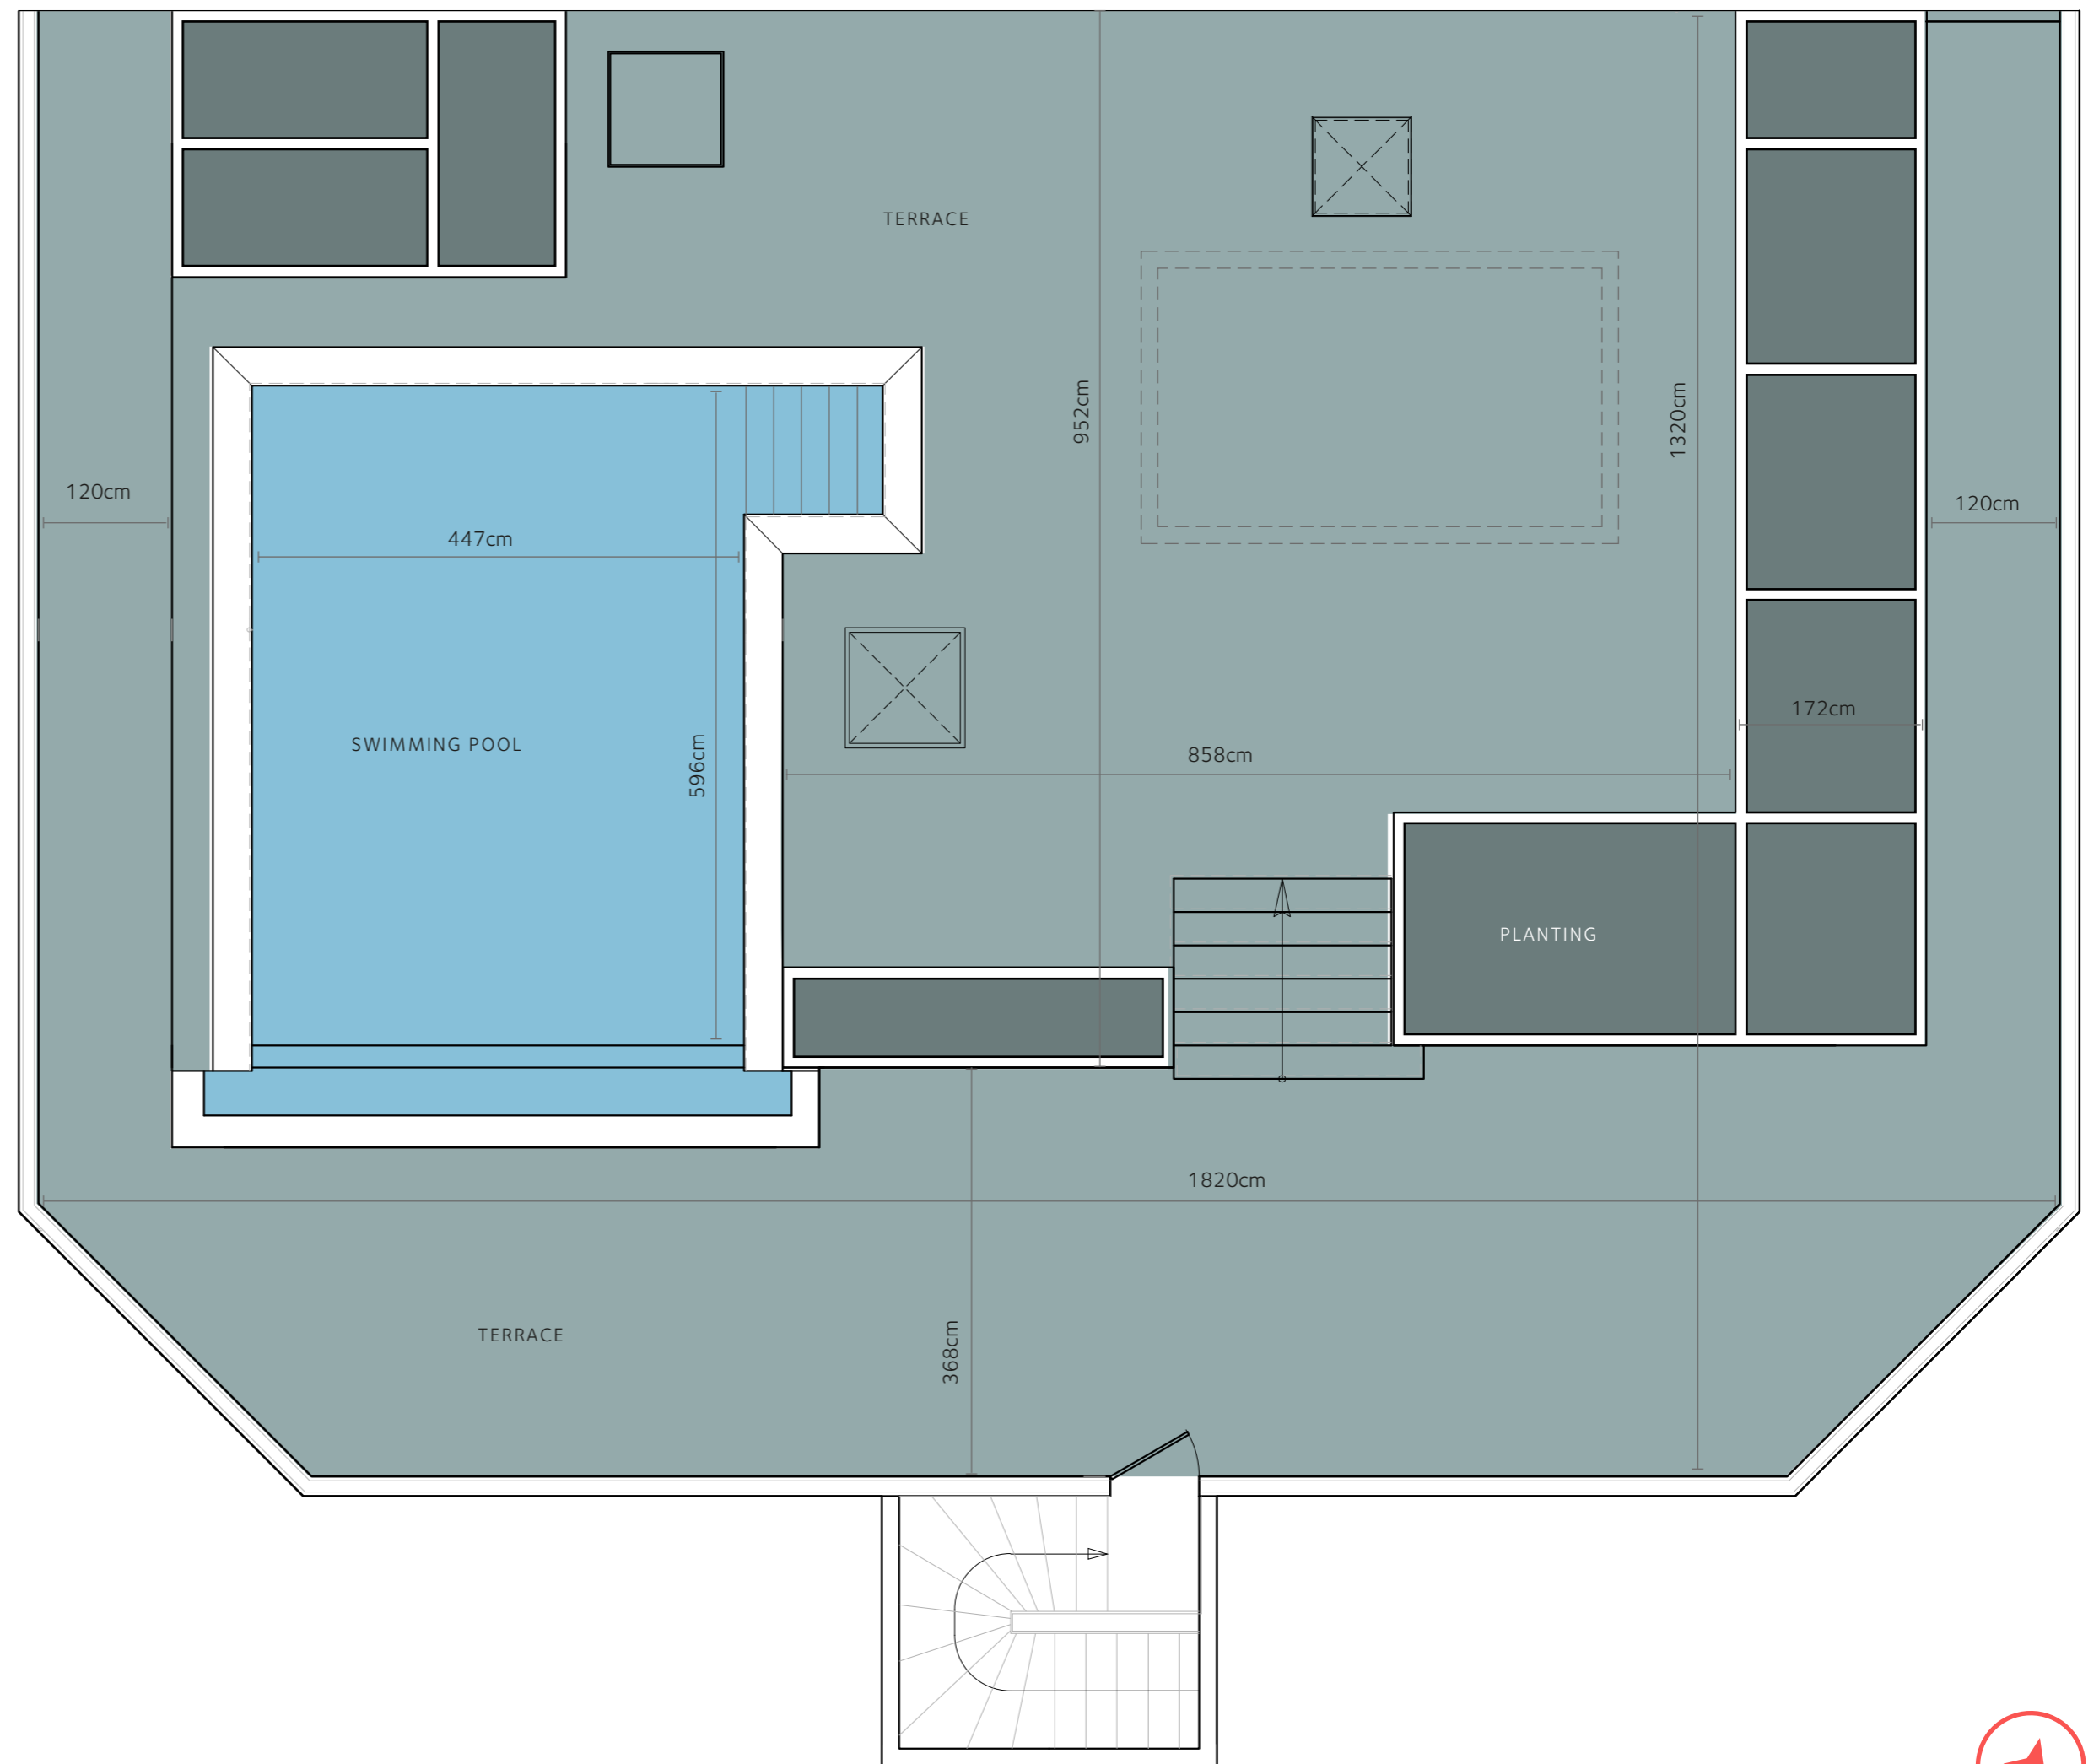

Penthouse C41

MAIN FLOOR

TOTAL INTERNAL AREA	182.31m ²
ENTRANCE/LIVING	52.14m ²
KITCHEN	11.40m ²
MASTER SUITE	20.13m ²
MASTER BATHROOM	10.20m ²
DRESS	6.02m ²
BEDROOM 2	18.34m ²
BATHROOM 2	8.28m ²
BEDROOM 3	15.07m ²
BATHROOM 3	8.45m ²
BEDROOM 4	11.70m ²
BATHROOM 4	4.25m ²
TERRACE	162.85m ²

Penthouse C41

ROOF TERRACE

ROOF TERRACE

169.35m²

SWIMMING POOL

26.60m²

NORTH
SPA, SAUNA & FITNESS CENTRE
UNDERNEATH OUTDOOR POOL