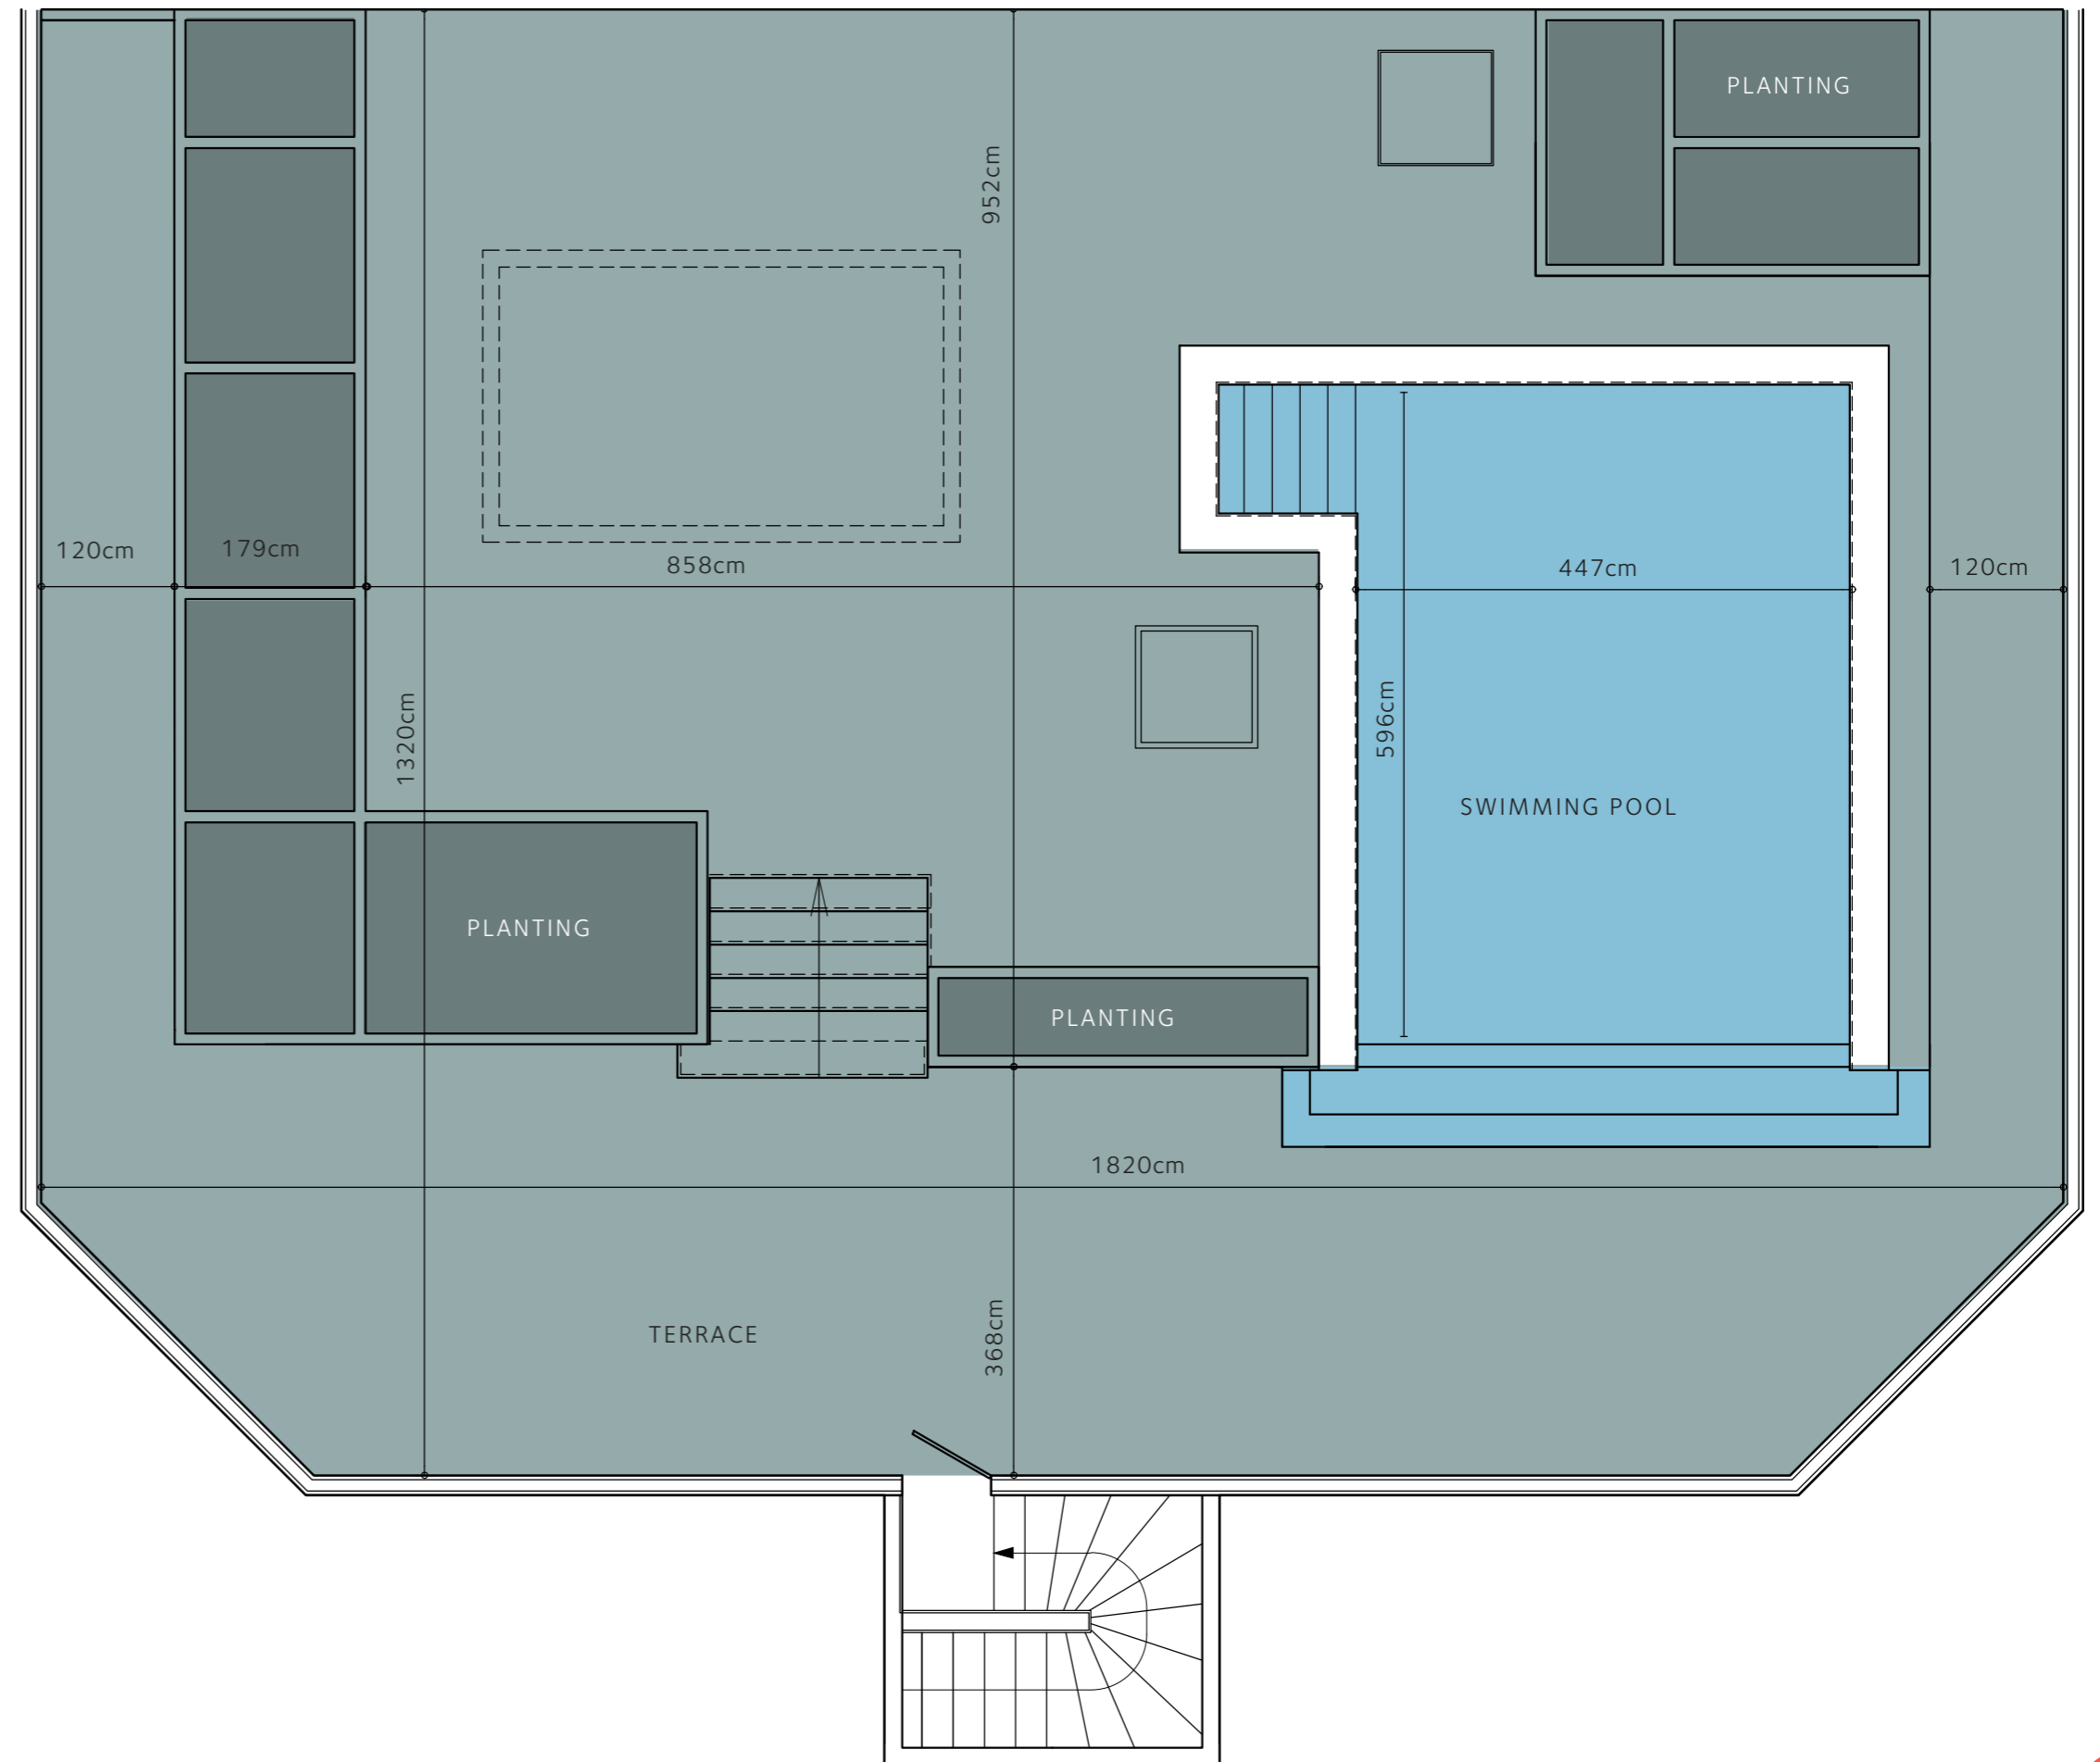

Penthouse F41

MAIN FLOOR

TOTAL INTERNAL AREA	182.31m ²
ENTRANCE/LIVING	52.14m ²
KITCHEN	11.40m ²
MASTER SUITE	20.13m ²
MASTER BATHROOM	10.20m ²
DRESS	6.02m ²
BEDROOM 2	18.34m ²
BATHROOM 2	8.28m ²
BEDROOM 3	15.07m ²
BATHROOM 3	8.45m ²
BEDROOM 4	11.70m ²
BATHROOM 4	4.25m ²
TERRACE	162.85m ²

Penthouse F41

ROOF TERRACE

ROOF TERRACE 173.30m²

SWIMMING POOL 28.10m²

NORTH
SPA, SAUNA & FITNESS CENTRE
UNDERNEATH OUTDOOR POOL