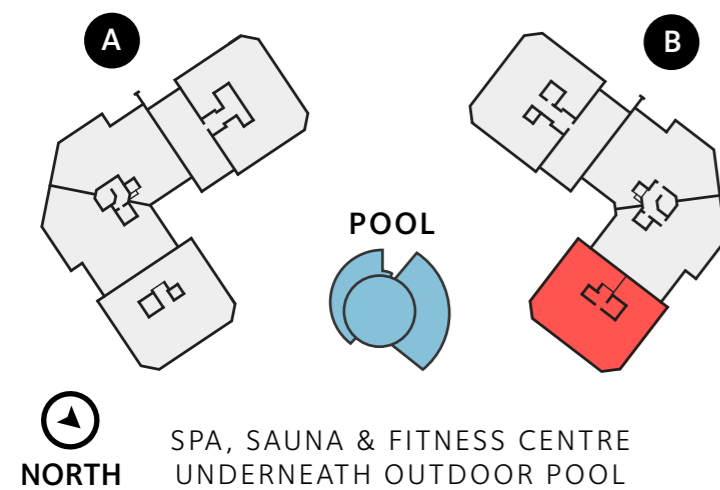

Penthouse F41

MAIN FLOOR

TOTAL INTERNAL AREA	182.31m ²
ENTRANCE/LIVING	52.14m ²
KITCHEN	11.40m ²
MASTER SUITE	20.13m ²
MASTER BATHROOM	10.20m ²
DRESS	6.02m ²
BEDROOM 2	18.34m ²
BATHROOM 2	8.28m ²
BEDROOM 3	15.07m ²
BATHROOM 3	8.45m ²
BEDROOM 4	11.70m ²
BATHROOM 4	4.25m ²
TERRACE	162.85m ²

Penthouse F41

ROOF TERRACE

ROOF TERRACE 173.30m²

SWIMMING POOL 28.10m²

NORTH
SPA, SAUNA & FITNESS CENTRE
UNDERNEATH OUTDOOR POOL